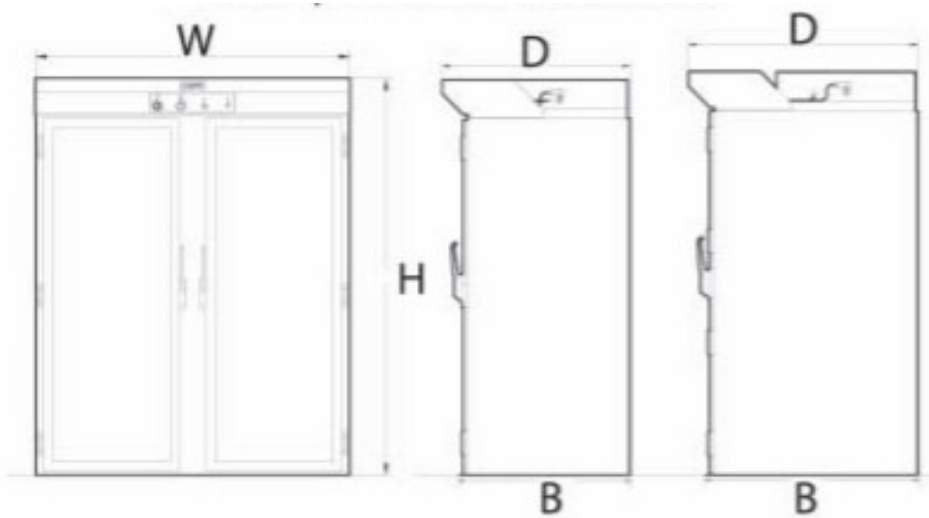

CONSTRUCTION

- Stainless Steel Construction
- Aluminum Flush Floor Entry
- Ships in One Piece

CLEARANCES

Minimum Clearance from Combustible Materials:

- 4" (102mm) Sides & Back
- 24" (609mm) Top

OPTIONS & ACCESSORIES

- One Year Labor & Two Year Parts

Model	Crated Weight	Overall Dimensions				Single Rack Capacity	Door Opening	
		W	D	H	B		L	H
E236	800 (363)	67" (1702)	40 1/2" (1029)	84" (2134)	36" (914)	1 + 10 Shelves (or 2 racks)	27" (686)	73 1/2" (1867)
E236R	700 (318)	67" (1702)	40 1/2" (1029)	84" (2134)	36" (914)	2	27" (686)	73 1/2" (1867)
E236TLO	900 (409)	77 1/2" (1969)	48 1/2" (1232)	84" (2134)	44" (1118)	4 (or 2 doubles)	32 1/2" (826)	73 1/2" (1867)

PROJECT _____

ITEM NO. _____

NOTES _____

MODEL NUMBER:

E236, E236R, E236TLO

DRAWINGS

Model	Water Inlet	Electrical System*			
		Volts	Phases	Amps	kW
E236	1/4" (6)	120/208	1	35	7.2
		120/240	1	31	7.2
E236R	1/4" (6)	120/208	1	35	7.2
		120/240	1	31	7.2
E236TLO	1/4" (6)	120/208	1	35	7.2
		120/240	1	31	7.2